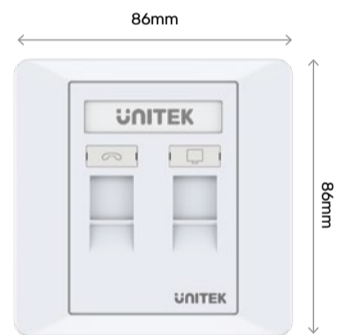

T013A

Dual RJ45 Ethernet Wall Plate

Compatible with RJ45/ Cat 6/ Cat 5e

Products Features

- UL94V-0 flammability standard ABS material
- Dust-against shutter
- This wall plate has two keystone cutouts for ganging either a computer line or a telephone line. Compatible with RJ45/ Cat 6/ Cat 5e.

Specifications

Product Material	ABS material
Dimension	86*86mm
Package Content	2 screws with diameters of 4MM